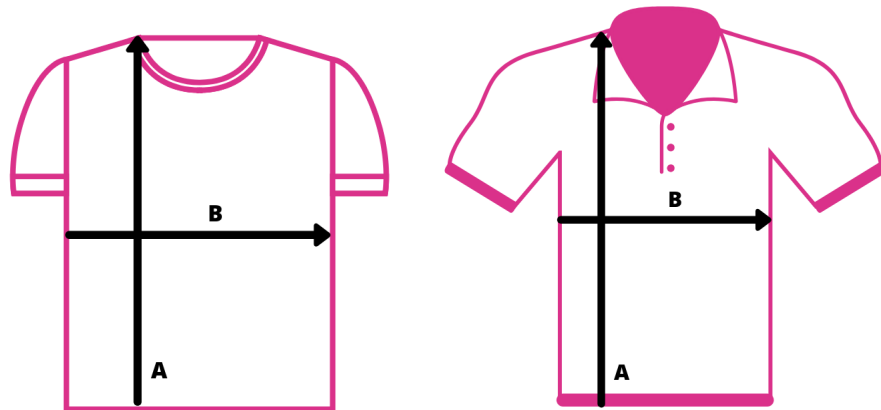

## Team Missabittatitti Size Chart

Size	8	10	12	14	16	18	20	22	24	26
Front Length (A)	62	64	66	68	70	72	73	74.5	76	77.5
Chest Width measurement (B)	43.5	46	48.5	51	53.5	56	58.5	61	63.5	66

### Team Elite Ladies Sublimated Shirt Sizing (Measurements in Centimetres)

Size	8	10	12	14	16	18	20	22	24	26
Front Length (A)	61	63	65	67	69	71	72	72	NA	NA
Chest Width measurement (B)	42.5	45	47.5	50	52.5	55	57.5	59	NA	NA

## Measuring For Your Shirt

**A = Centre Back Length**

**B = Chest / Bust**